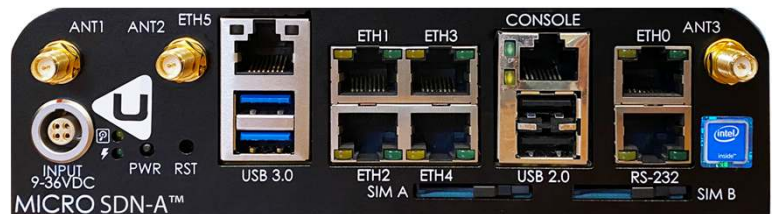

Tidal Waves™

Sophisticated 2G, 3G, 4G and 5G survey tool.

Driven by the need for a rugged SWAP package that could support two Epiq miniPCIe Software Defined Radios, RIVA Networks has re-tasked Sub U Systems' Micro Extreme router as an efficient survey platform capable of scanning 2G, 3G, 4G and 5G in a small form factor.

5G survey tool !

Key Tidal Waves Features

Single Board Computer (SBC) with:

Intel Core i7-6820EQ 2.80GHz
(4 cores, 8 threads)
RAM: 16GB (Up to 32GB)
Storage: 1TB SSD

6x - 1Gbps Ethernet Ports
2x - USB 3.0 Ports
2x - USB 2.0 Ports
4x - SMA Ports
1x - Mini Display Port

- Two mini PCIe slots, loaded with 2 Epiq Sidekiq Software Defined Radios.
- Working in combination, multiple Epiq radios can distribute the workload and speed up the results. One radio is dedicated to legacy networks (2G, 3G, 4G) and a second radio dedicated to 5G.
- Magnetic GPS antenna with mapping to Rover.
- Smartphone app with simple start / stop system controls.
- Real time streaming of data as it is collected.

Cellular network scanning software that utilizes two Software Defined Radios (SDR) to detect and decode MIB and various SIB attributes (including neighbors) on GSM, UMTS, LTE-TD, LTE-FD and 5G NR radios.